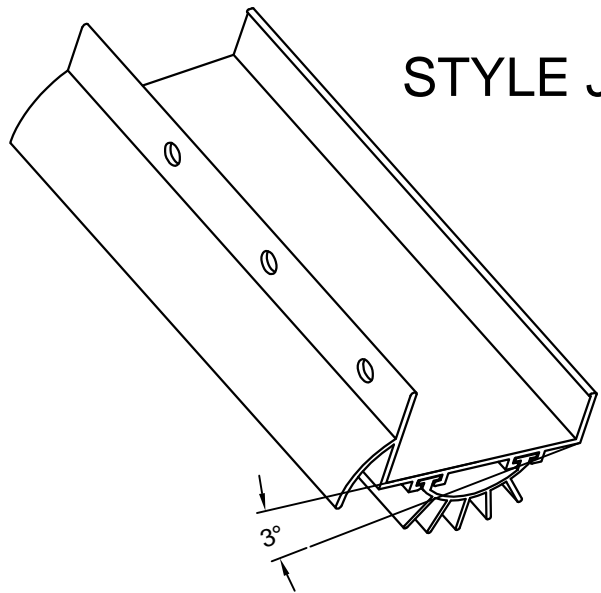

Columbia Aluminum Products, LLC

7020 E. Slauson Ave., City of Commerce, CA 90040-3621
 Ph: 800-443-6677 - Fax: 323-724-9146

FABRICATION OPTIONS

(See Price List for Fabrication Charges)

STYLE J

3° Bevel DOOR BOTTOM

Beveling the leading edge of the Door Bottom assures a tight fit. Mostly used with Style I Full Notch Fabrication option.

How to Order		
Qty.	Net Length	Inswing/Outswing

Customer: _____

Date: _____

Approved By: _____