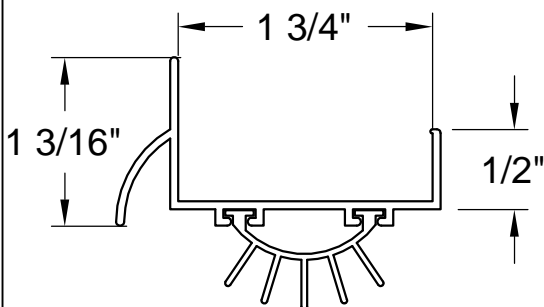

Columbia Aluminum Products, LLC

7020 E. Slauson Ave., City of Commerce, CA 90040-3621
 Ph: 800-443-6677 - Fax: 323-724-9146

FABRICATION OPTIONS

(See Price List for Fabrication Charges)

STYLE J

3° Bevel DOOR BOTTOM

Beveling the leading edge of the Door Bottom assures a tight fit. Mostly used with Style I Full Notch Fabrication option.

How to Order		
Qty.	Net Length	Inswing/Outswing

Customer: _____

Date: _____

Approved By: _____