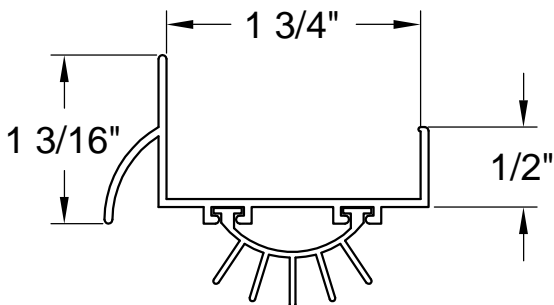

Columbia Aluminum Products, LLC

7020 E. Slauson Ave., City of Commerce, CA 90040-3621
Ph: 800-443-6677 - Fax: 323-724-9146

FABRICATION OPTIONS (See Price List for Fabrication Charges)

STYLE W

Door Bottom Weep Holes drilled
to allow water to escape.
(2 holes per door bottom)